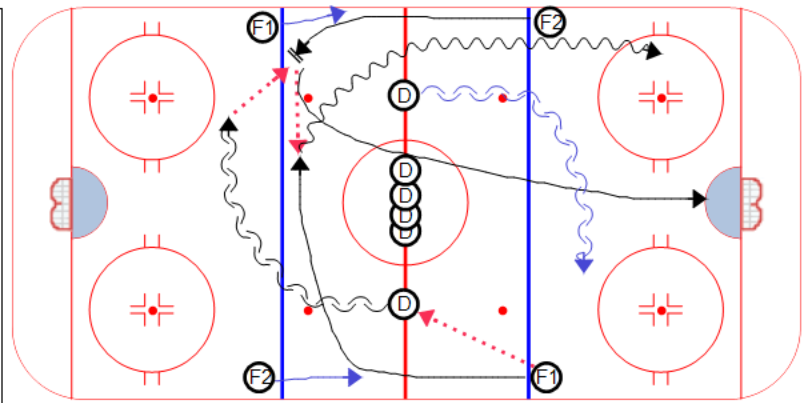

### Description

Drill runs from both sides at the same time.

F1 passes to D at center ice

D skates backward and lateral along the blue line

F1 mirrors the D

F2 skates down to a support position and receives a pass from the D

F2 passes quickly to F1 and they attack the far end 2 on 0

F1 should work the outside lane while F2 goes hard to the net.

D go back in line after the pass.

Variation: you can make this a 2x1 by having the D play against F1 & F2

### Key Points :

Lateral Movement

Hard Passes

Exchange Lanes

Attack Net